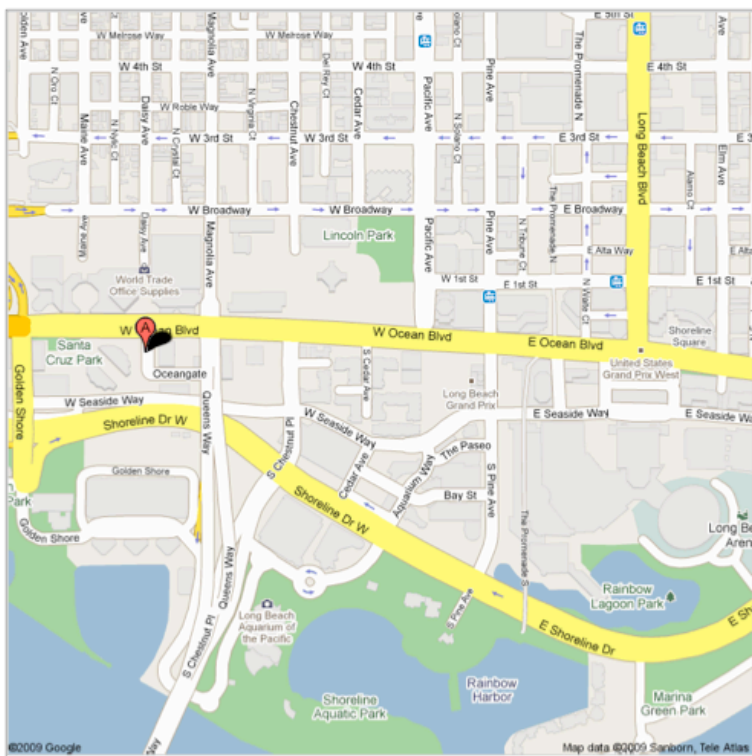

## New Location

100 Oceangate, 12<sup>th</sup> Floor  
Long Beach, California 90802

(562) 438-3322

Located directly across from Long Beach World Trade Center

## Parking

- Metered street parking (\$1.00 per hour, 2 hour maximum)
- Building parking accessed from Magnolia or Ocean, (\$2.00 per 20 minutes)
- Lower level parking free for 24 Hour Fitness members (accessed from West Seaside Way)
- Validation available at 24 Hour Fitness after 3:30pm